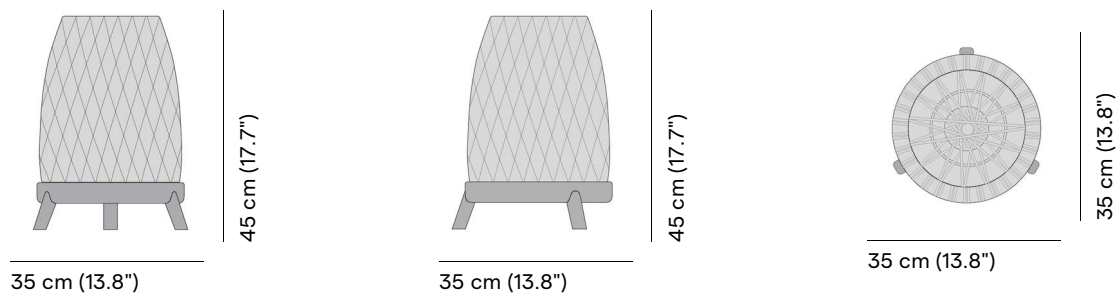

Technical drawing

Maintenance

To maintain and protect your Manutti pieces, we've developed a series of products that will guarantee their extended lifespan and your carefree enjoyment for many years to come.

- [Manutti Care line kit](#)
- [Cushion Boxes](#)
- [Protective Covers](#)